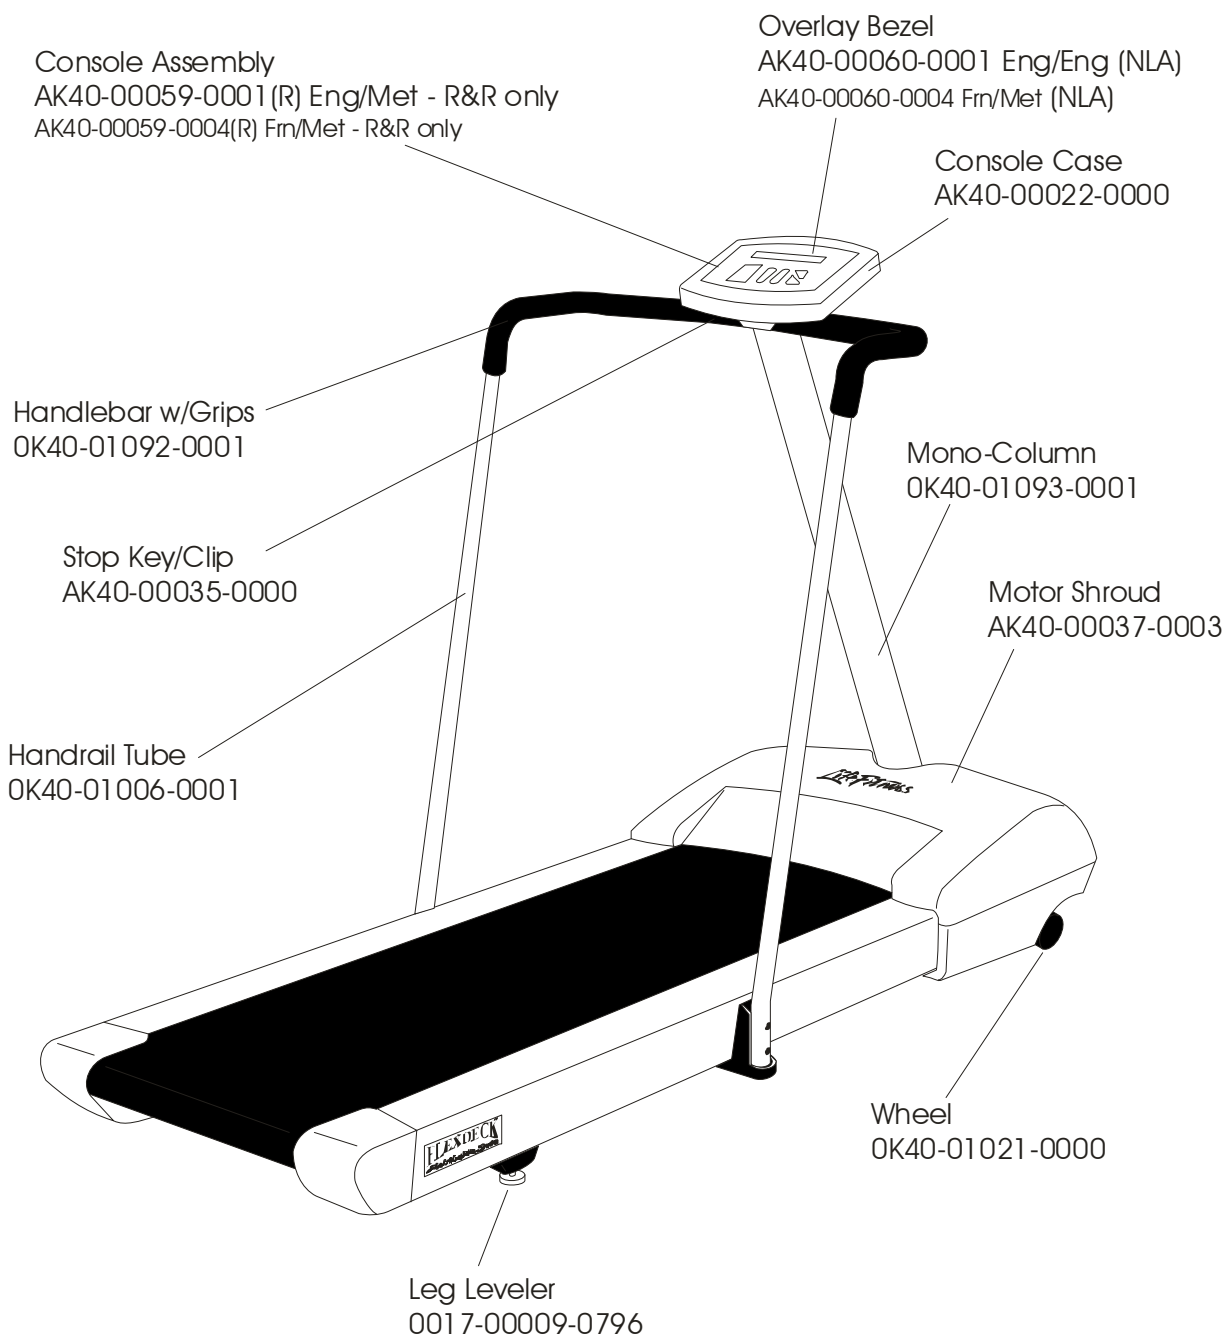

TR-4500HR TREADMILL

GK40-00009-XXXX
SN: 548366 & up

TR-4500HR TREADMILL

GK40-00009-XXXX
SN: 548366 & up

TR-4500HR TREADMILL

GK40-00009-XXXX
SN: 548366 & up